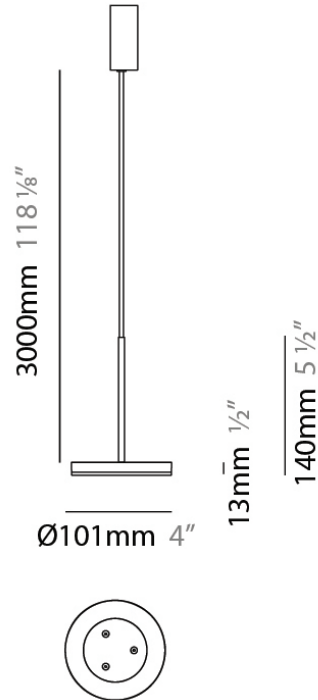

BELLA SUSPENSION

D81667R9-TIM

PROJECT

TYPE

NOTES

QUANTITY

DATE

GENERAL

Series: Bella

Brand: Panzeri

Division: Design

Mounting Type: Suspension

Mounting Location: Ceiling

Subcategory: Pendant

PHYSICAL

Shape: Round

Diameter (mm): 101

Diameter (in): 4

Height (mm): 13

Height (in): 1/2

Max. Overall Height (mm): 3013

Max. Overall Height (in): 118 5/8

Light Distribution: Direct

Weight (kg): 0.54501

Weight (lbs): 1.2

Diffuser: Acrylic Diffuser With Matt Finish

Fixture Material: Aluminum Die Cast

Cable Details: 3000mm / 118 1/8" Cable

ELECTRICAL

Lamp Type: LED

Input Wattage (W): 6.5

Total Output Wattage (W): 4.5

Dimming: Non-Dimmable

Driver Included: Yes

Driver Location: Integrated

Driver Type: Constant Voltage - Universal

Driver Class: Class 2

Input Voltage (V): 120 - 277

LED

Color Temperature (°K): 2700

Max. Delivered Lumen (lm): 388

CRI: >90 CRI

Lamp Life (hrs): 50000

OPTICAL

RATINGS AND CERTIFICATIONS

Certified By: CSA Certified to UL and CSA Standards

IP rating: IP40