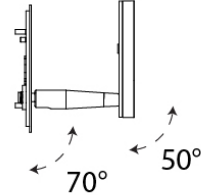

Ø101mm 4"

94mm 3 11/16"