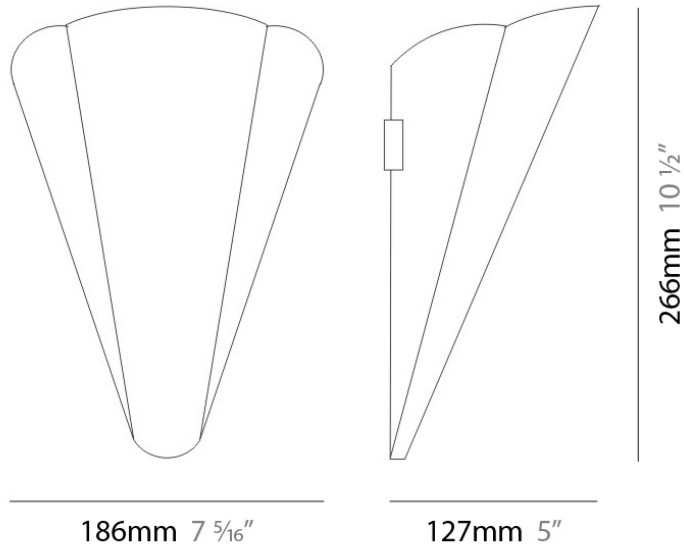

Division: Design

Mounting Type: Surface

Mounting Location: Wall

Subcategory: Ambient

PHYSICAL

Shape: Cone

Length (mm): 186

Length (in): 7 ⁵/₁₆

Height (mm): 266

Height (in): 10 ¹/₂

Extension (mm): 127

Extension (in): 5

Light Distribution: Omnidirectional

Weight (kg): 1.63

Weight (lbs): 3.6

Diffuser: Amber Glass

BELLA SUSPENSION

D81667-BRZ

GENERAL

Series: Bella
 Brand: Panzeri
 Division: Design
 Mounting Type: Suspension
 Mounting Location: Ceiling
 Subcategory: Pendant

PHYSICAL

Shape: Disc
 Diameter (mm): 101
 Diameter (in): 4
 Height (mm): 13
 Height (in): 1/2
 Max. Overall Height (mm): 3013
 Max. Overall Height (in): 118 ⁵/₈
 Light Distribution: Direct
 Weight (kg): 0.54501
 Weight (lbs): 1.2
 Diffuser: Opal - Acrylic
 Fixture Material: Metal

TYPE _____

NOTES _____

QUANTITY _____

DATE _____

GENERAL

Series: Bella
 Brand: Panzeri
 Division: Design
 Mounting Type: Suspension
 Mounting Location: Ceiling
 Subcategory: Pendant

PHYSICAL

Shape: Disc
 Diameter (mm): 101
 Diameter (in): 4
 Height (mm): 13
 Height (in): 1/2
 Max. Overall Height (mm): 3013
 Max. Overall Height (in): 118 5/8
 Light Distribution: Direct
 Weight (kg): 0.54501
 Weight (lbs): 1.2
 Diffuser: Opal - Acrylic
 Fixture Material: Metal